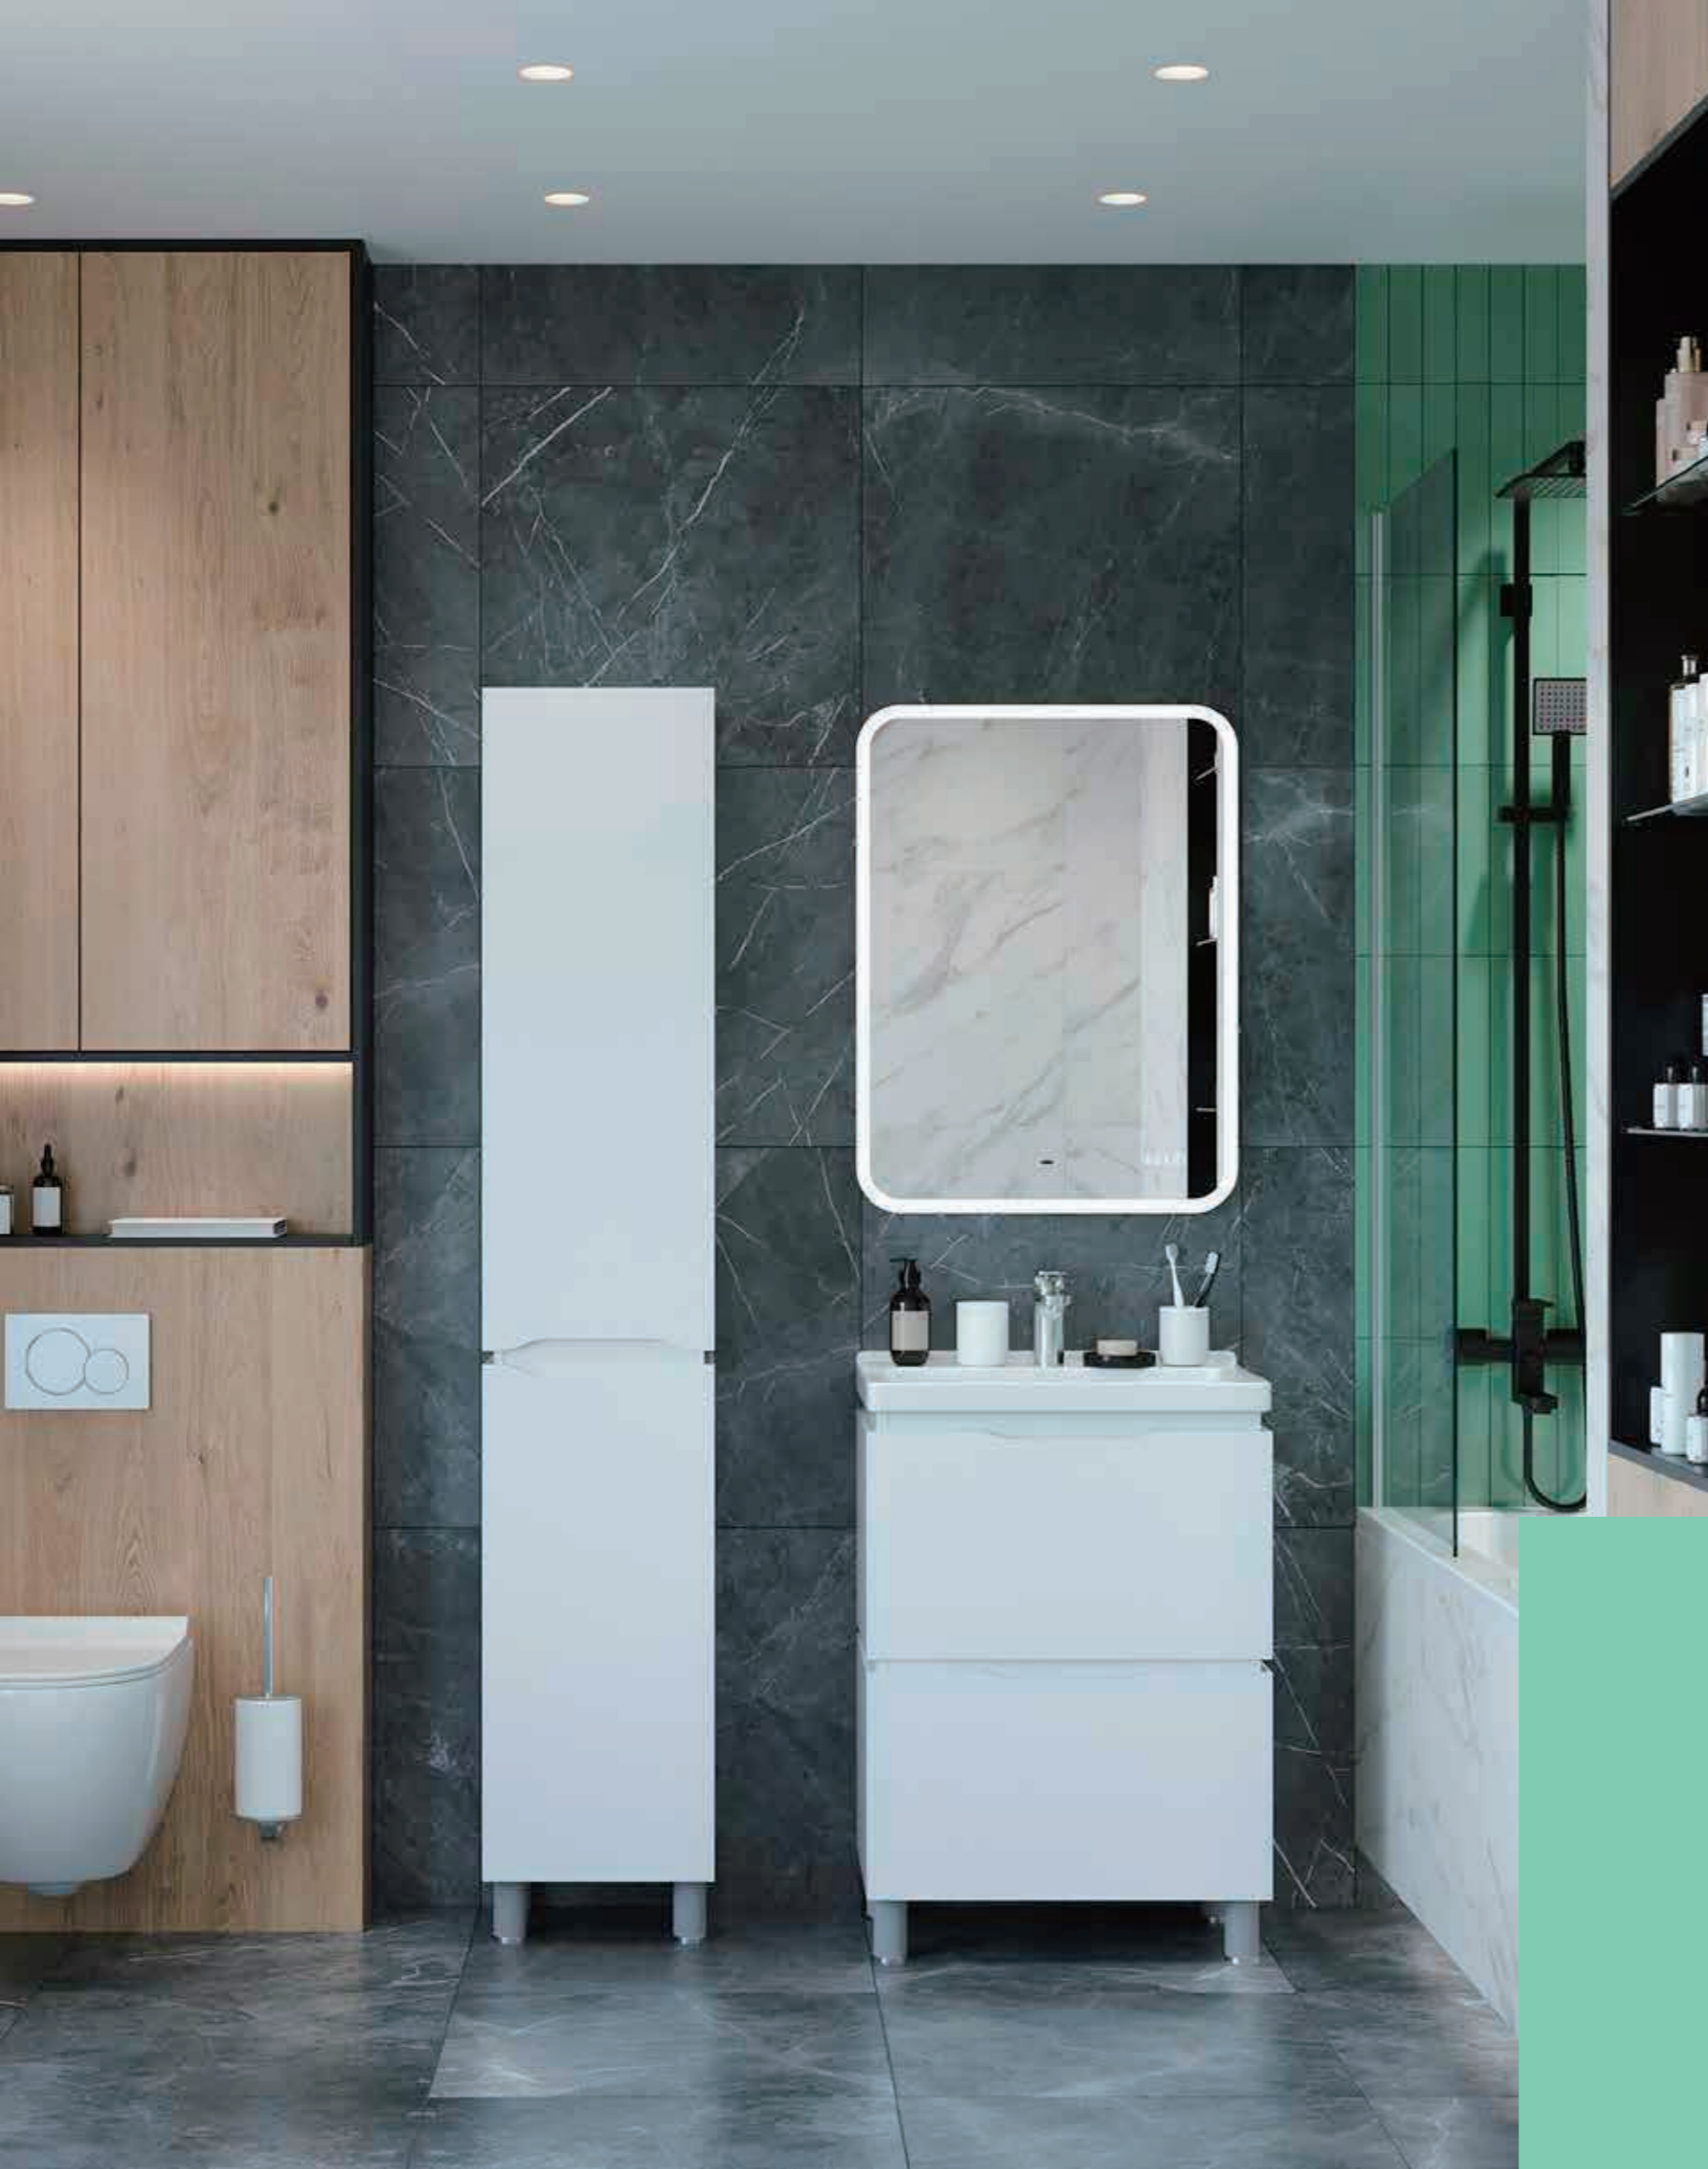

DECORATIVE MIRROR PANEL

Ширина | Width	60 70 80	100
Глубина | Depth	3	3
Высота | Height	80	70